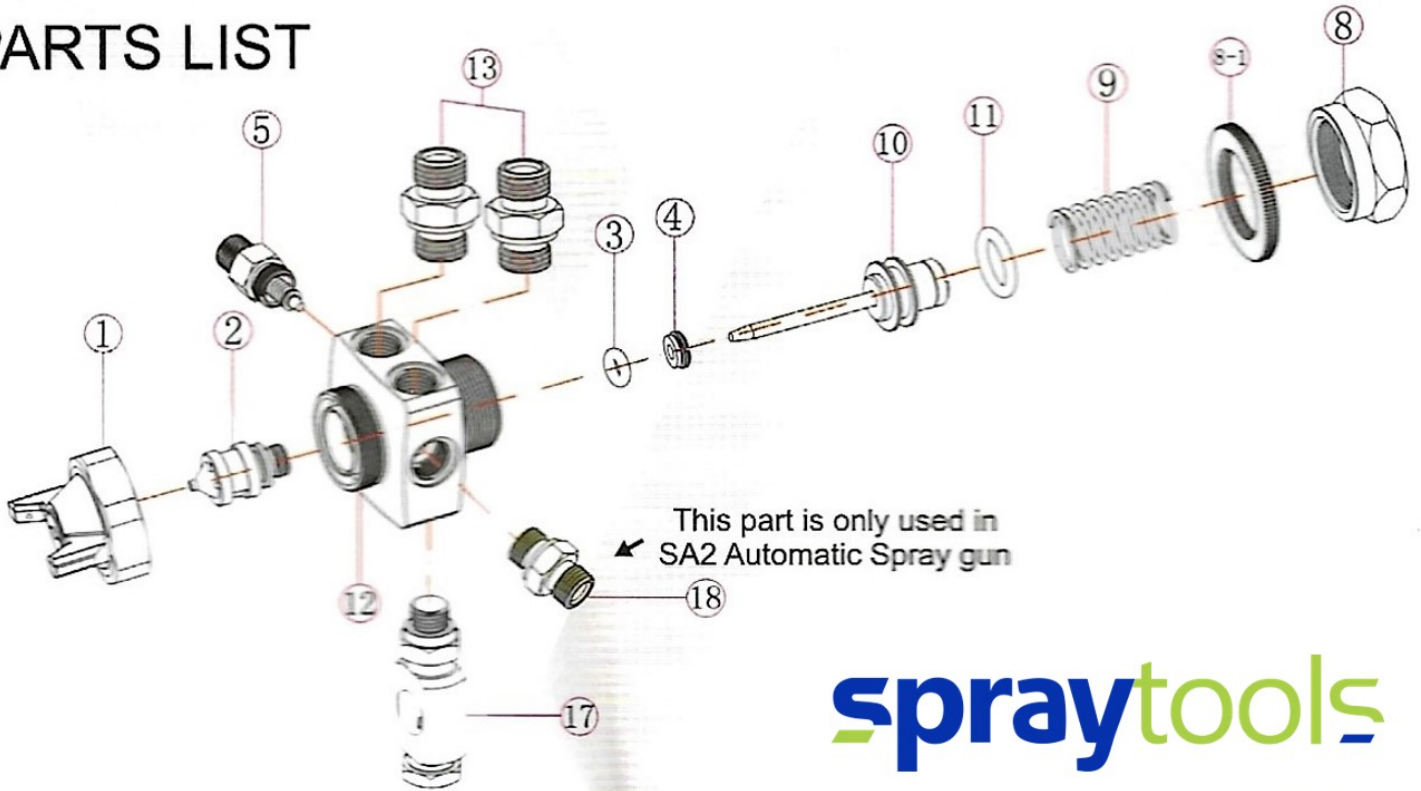

PARTS LIST

No.	Description	Qty	No.	Description	Qty
1	Air cap set	1	9	Fluid needle spring	1
2	Fluid nozzle	1	10	Fluid needle set	1
3	O ring	1	11	O ring	1
4	Fluid needle packing screw	1	12	Gun body	1
5	Pattern adjusting packing valve set	1	13	Air connector & Fluid connector	2
8	Fluid adjusting knob	1	17	Holder	1
8-1	Lock nut	1	18	Air connector (Pro-SA2)	1

Connecting Example