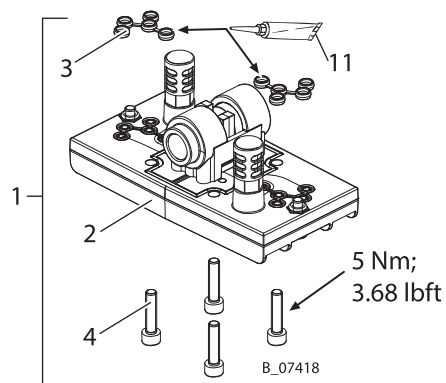

14.4 COVER, SPARE PARTS SET

Pos	K	Stk	Order no.	Designation
1		1	2370189	Cover, spare parts set
2		2	--	Cover
3		4	--	Screw, M8x180
4		4	--	Nut, M8
5		1	--	Type plate*
6		1	--	Cable lug
7		1	--	Washer
8		1	--	Toothed lock washer
9		1	--	Screw for cable lug

* Transfer the article no. and serial no. from the previous type plate to the new one using a waterproof felt-tip pen!

14.5 SWITCHING COMPONENT, SPARE PARTS SET

Pos	K	Stk	Order no.	Designation
1		1	2370193	Switching component, spare parts set
2		1	--	Switching unit, preassembled
3		2	--	Shaped packing seal
4		4	--	Screw
11		1	2396031	Grease

◆ = wearing parts

14.8 VALVE, SPARE PARTS SET, AL NIP

Pos	K	Stk	Order no.	Designation
1	◆	1	2414410	Valve, spare parts set, Al NiP
2		4	--	Valve seat
3		4	--	Ball
4		4	--	Spring support ring
5		4	--	Spring
6		4	--	O-ring
7		4	--	ball cage