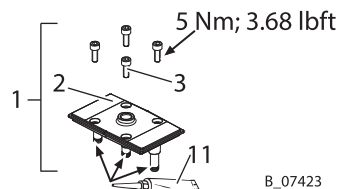

14.15 DISTRIBUTOR, SPARE PARTS SET

Pos	K	Stk	Order no.	Designation
1		1	2370220	Distributor, spare parts set
2		1	--	Distributor unit, complete
3		4	--	Screw
11		1	2396031	Grease