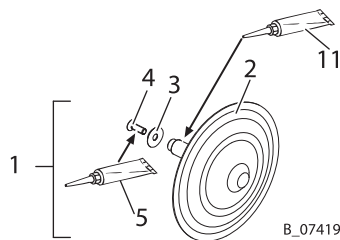

14.7 DIAPHRAGM, SPARE PARTS SET