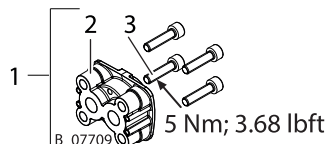

◆ = wearing parts

14.10 PRODUCT SEAL, SPARE PARTS SET, AL NIP

Pos	K	Stk	Order no.	Designation
1		1	2414412	Product seal, spare parts set, Al NiP
2	◆	4	--	O-ring

◆ = wearing parts

14.11 INLET, SPARE PARTS SET, AL NIP