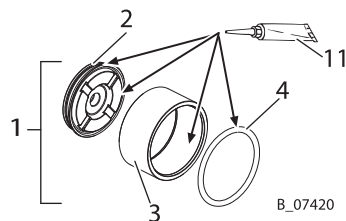

Pos	K	Stk	Order no.	Designation
1	◆	1	2414410	Valve, spare parts set, Al NiP
2		4	--	Valve seat
3		4	--	Ball
4		4	--	Spring support ring
5		4	--	Spring
6		4	--	O-ring
7		4	--	ball cage

◆ = wearing parts

14.9 AIR PISTON, SPARE PARTS SET

Pos	K	Stk	Order no.	Designation
1	◆	1	2370203	Air piston, spare parts set
2		2	--	Air piston
3		2	--	Air cylinder
4		2	--	O-ring, 42x3
11		1	2396031	Grease

◆ = wearing parts

14.10 PRODUCT SEAL, SPARE PARTS SET, AL NIP

Pos	K	Stk	Order no.	Designation
1		1	2414412	Product seal, spare parts set, Al NiP
2	◆	4	--	O-ring

◆ = wearing parts