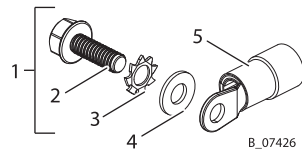

14.17 GROUNDING, SPARE PARTS SET

Pos	K	Stk	Order no.	Designation
1		1	2370222	Grounding, spare parts set
2		1	--	Screw for cable lug
3		1	--	Toothed lock washer
4		1	--	Washer
5		1	--	Cable lug