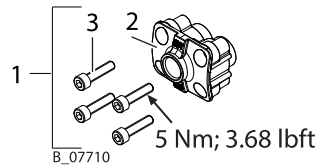

14.12 OUTLET, SPARE PARTS SET, AL NIP

Pos	K	Stk	Order no.	Designation
1		1	2414408	Outlet, spare parts set, Al NiP
2		1	--	Outlet distributor
3		4	--	Screw