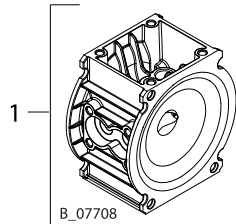

14.4 COVER, SPARE PARTS SET

Pos	K	Stk	Order no.	Designation
1		1	2370189	Cover, spare parts set
2		2	--	Cover
3		4	--	Screw, M8x180
4		4	--	Nut, M8
5		1	--	Type plate*
6		1	--	Cable lug
7		1	--	Washer
8		1	--	Toothed lock washer
9		1	--	Screw for cable lug

* Transfer the article no. and serial no. from the previous type plate to the new one using a waterproof felt-tip pen!

14.5 SWITCHING COMPONENT, SPARE PARTS SET

Pos	K	Stk	Order no.	Designation
1		1	2370193	Switching component, spare parts set
2		1	--	Switching unit, preassembled
3		2	--	Shaped packing seal
4		4	--	Screw
11		1	2396031	Grease

14.6 LIQUID BODY, SPARE PARTS SET, AL NIP

Pos	K	Stk	Order no.	Designation
1		1	2414409	Liquid body incl. safety valve, Al NiP

14.7 DIAPHRAGM, SPARE PARTS SET

Pos	K	Stk	Order no.	Designation
1		1	2370200	Diaphragm, spare parts set
2	◆	2	--	Diaphragm
3		2	--	Washer
4		2	--	Screw
5		1	--	Loctite® 222
11		1	2396031	Grease

◆ = wearing parts

14.8 VALVE, SPARE PARTS SET, AL NIP

Pos	K	Stk	Order no.	Designation
1	◆	1	2414410	Valve, spare parts set, Al NiP
2		4	--	Valve seat
3		4	--	Ball
4		4	--	Spring support ring
5		4	--	Spring
6		4	--	O-ring
7		4	--	ball cage