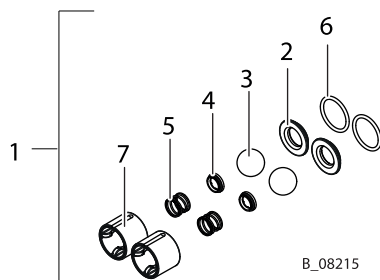

* Transfer the article no. and serial no. from the previous type plate to the new one using a waterproof felt-tip pen!

14.5 SWITCHING COMPONENT, SPARE PARTS SET

Pos	K	Stk	Order no.	Designation
1		1	2370193	Switching component, spare parts set
2		1	--	Switching unit, preassembled
3		2	--	Shaped packing seal
4		4	--	Screw
11		1	2396031	Grease

14.6 LIQUID BODY, SPARE PARTS SET, AL NIP

Pos	K	Stk	Order no.	Designation
1		1	2414409	Liquid body incl. safety valve, Al NiP

14.7 DIAPHRAGM, SPARE PARTS SET

Pos	K	Stk	Order no.	Designation
1		1	2370200	Diaphragm, spare parts set
2	◆	2	--	Diaphragm
3		2	--	Washer
4		2	--	Screw
5		1	--	Loctite® 222
11		1	2396031	Grease

◆ = wearing parts

14.8 VALVE, SPARE PARTS SET, AL NIP

Pos	K	Stk	Order no.	Designation
1	◆	1	2414410	Valve, spare parts set, Al NiP
2		4	--	Valve seat
3		4	--	Ball
4		4	--	Spring support ring
5		4	--	Spring
6		4	--	O-ring
7		4	--	ball cage

◆ = wearing parts

14.10 PRODUCT SEAL, SPARE PARTS SET, AL NIP

Pos	K	Stk	Order no.	Designation
1		1	2414412	Product seal, spare parts set, Al NiP
2	◆	4	--	O-ring

◆ = wearing parts

14.11 INLET, SPARE PARTS SET, AL NIP