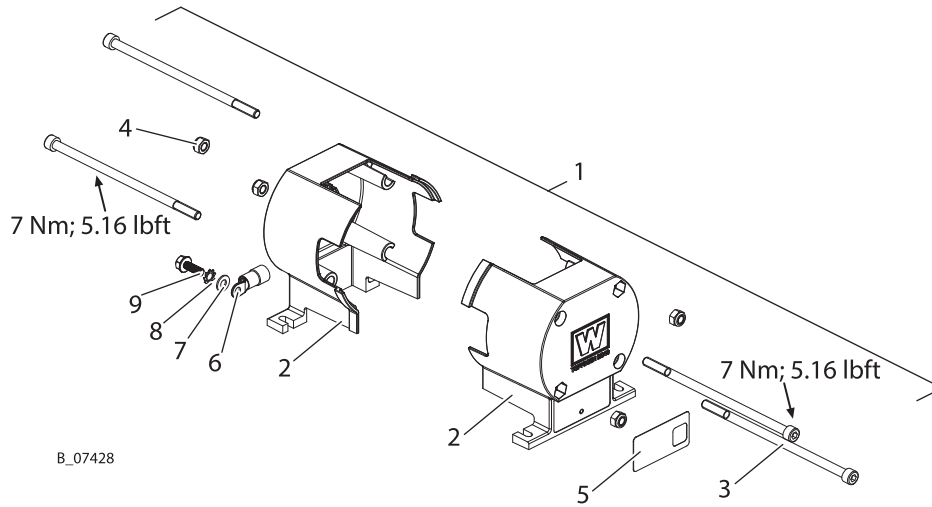

14.4 COVER, SPARE PARTS SET

Pos	K	Stk	Order no.	Designation
1		1	2370189	Cover, spare parts set
2		2	--	Cover
3		4	--	Screw, M8x180
4		4	--	Nut, M8
5		1	--	Type plate*
6		1	--	Cable lug
7		1	--	Washer
8		1	--	Toothed lock washer
9		1	--	Screw for cable lug

* Transfer the article no. and serial no. from the previous type plate to the new one using a waterproof felt-tip pen!

14.5 SWITCHING COMPONENT, SPARE PARTS SET

Pos	K	Stk	Order no.	Designation
1		1	2370193	Switching component, spare parts set
2		1	--	Switching unit, preassembled
3		2	--	Shaped packing seal
4		4	--	Screw
11		1	2396031	Grease