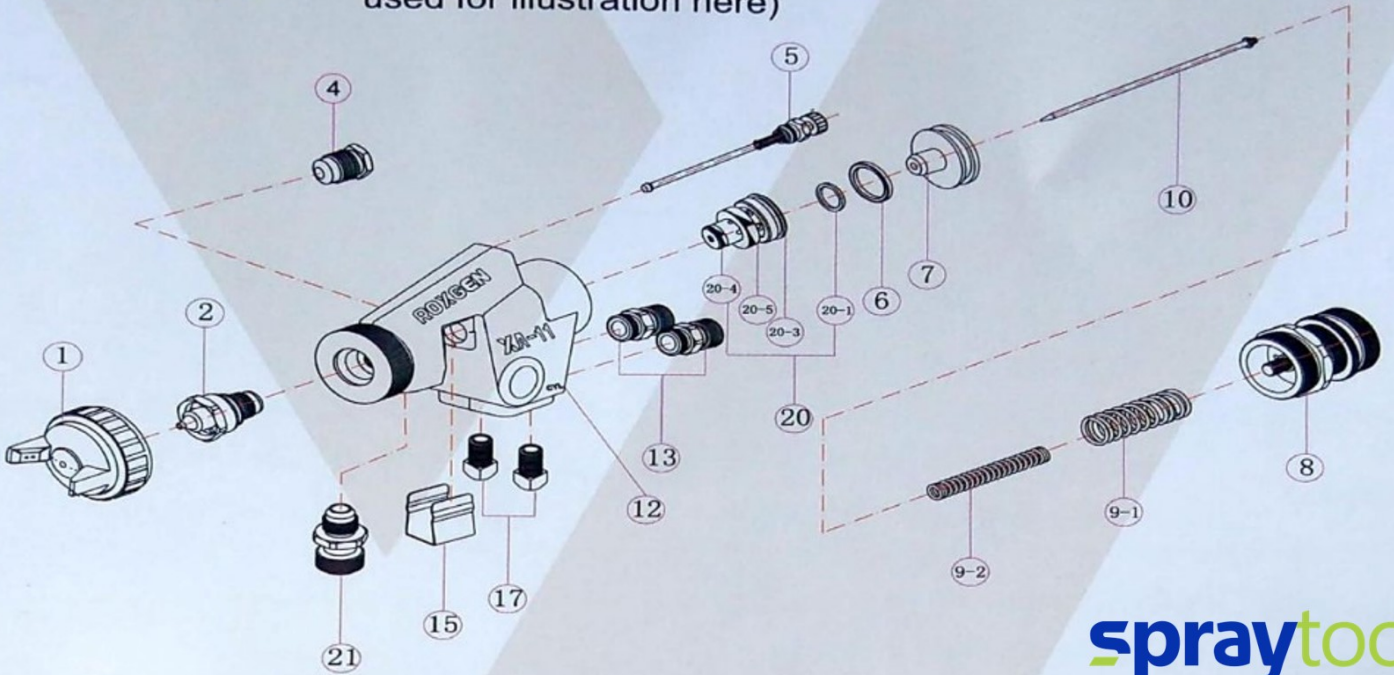

# PARTS LIST (XA-11 and XA-22 part codes are identical; XA-11 spray gun is used for illustration here)

spraytools

No.	Description	Qty
1	Air cap set	1
2	Fluid nozzle	1
4	Fluid needle packing set	1
5	Pattern adjusting set	1
6	Gasket	1
7	Fluid needle guide	1
8	Fluid adjusting knob	1
9-1	Needle spring	1
9-2	Needle spring	1
10	Fluid needle set	1

No.	Description	Qty
12	Gun body	1
13	Air connector	2
15	Protection cover	1
17	Bolt	2
20	Air valve seat set	1
20-1	Air valve packing	1
20-3	Air valve seat	1
20-4	O-ring	1
20-5	O-ring	1
21	Fluid connector	1

## Connecting Example

Three-way solenoid valve : 1. Air filter; 2. Oil feed; 3. Pressure valve