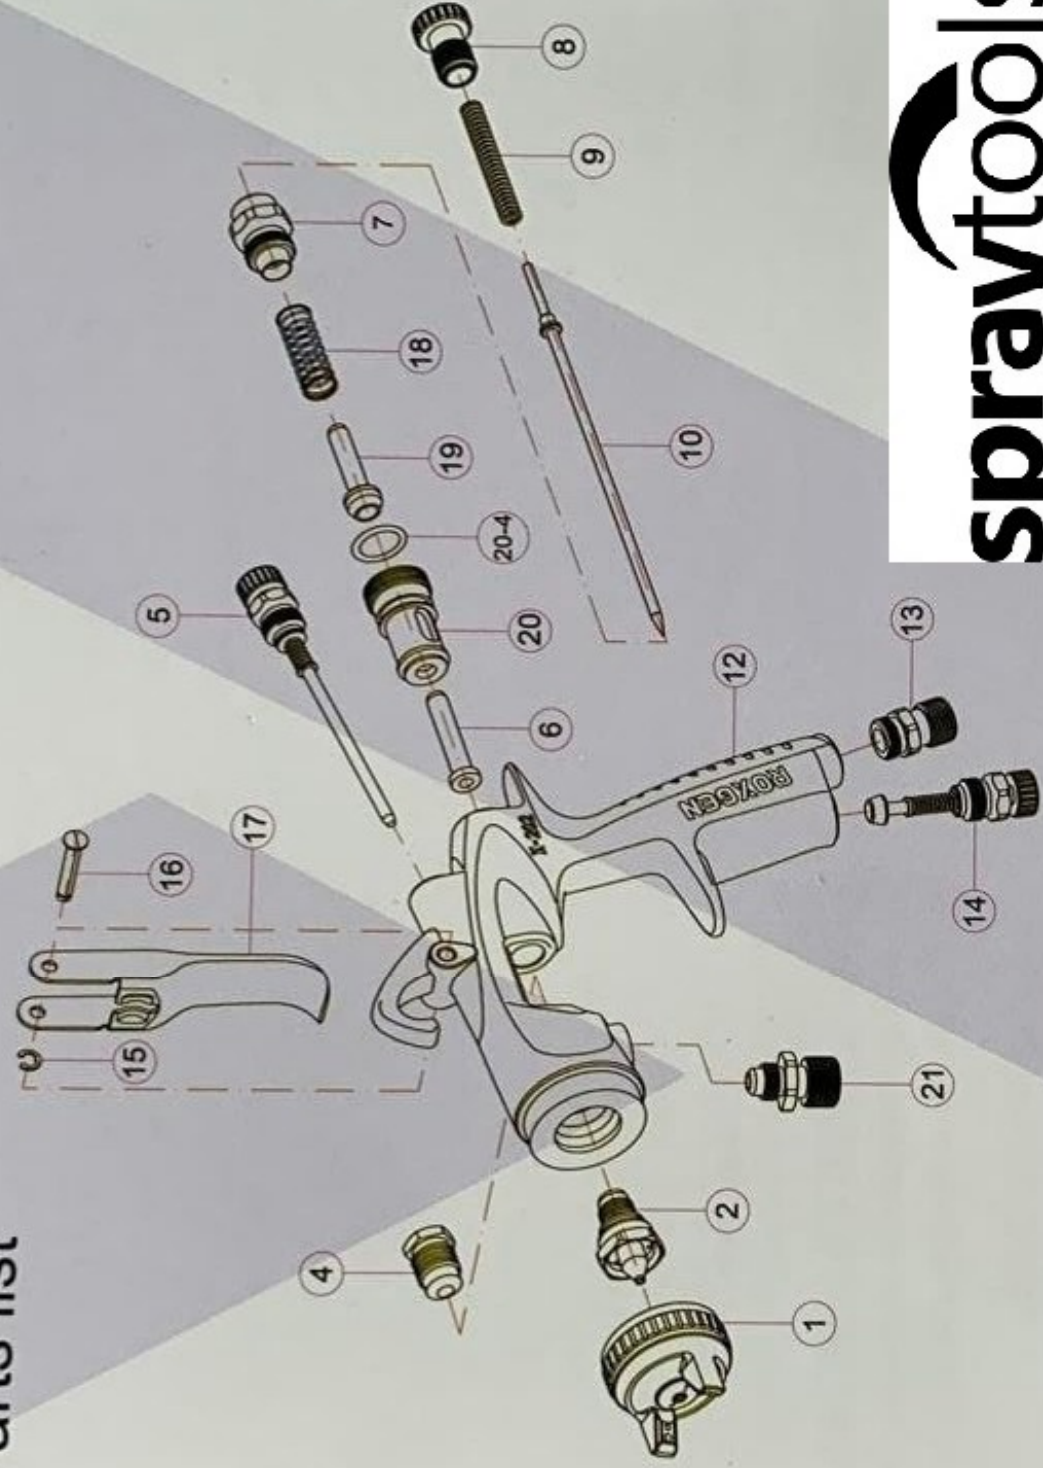

## Parts list

# spraytools

NO.	Description	NO.	Description
1	Air cap set	13	Air connector
2	Fluid nozzle	14	Air adjusting valve set
4	Fluid needle packing set	15	E locking ring
5	Pattern adjusting valve set	16	Trigger stud
6	Air valve guide	17	Trigger
7	Fluid adjusting guide	18	Air valve spring
8	Fluid adjusting knob	19	Air valve
9	Fluid needle spring	20	Air valve seat set
10	Fluid needle set	20-4	O-ring
12	Gun body	21	Fluid connector