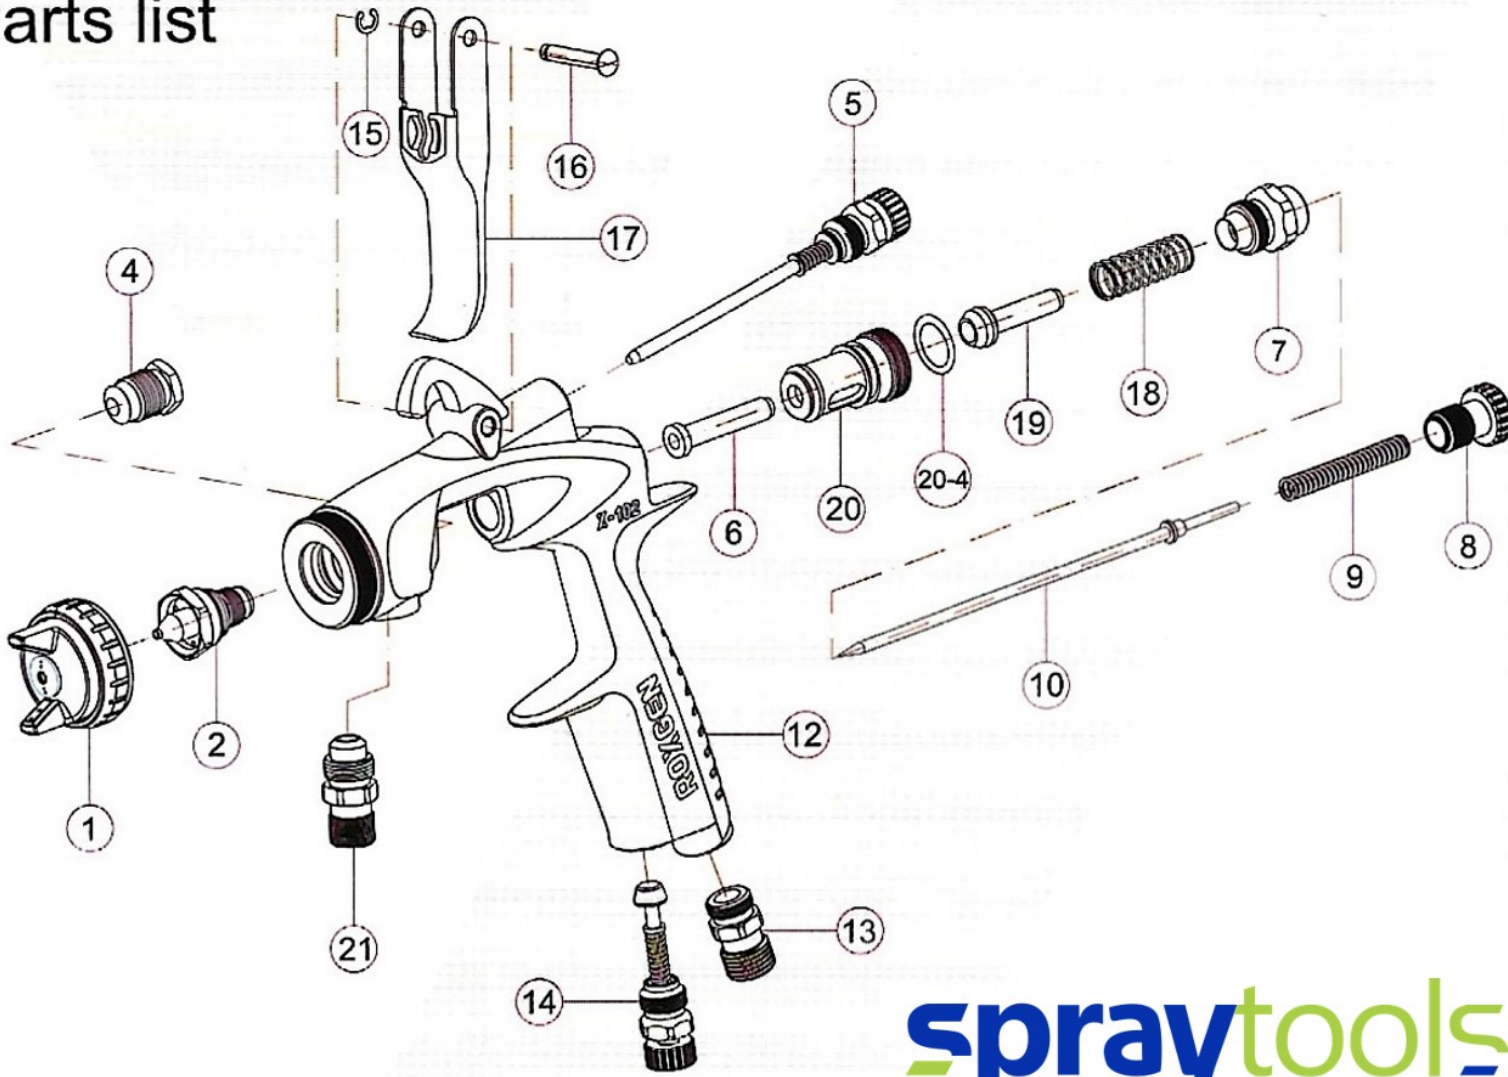

# Parts list

**spraytools**

<b>NO.</b>	<b>Description</b>	<b>NO.</b>	<b>Description</b>
1	Air cap set	13	Air connector
2	Fluid nozzle	14	Air adjusting valve set
4	Fluid needle packing set	15	E locking ring
5	Pattern adjusting valve set	16	Trigger stud
6	Air valve guide	17	Trigger
7	Fluid adjusting guide	18	Air valve spring
8	Fluid adjusting knob	19	Air valve
9	Fluid needle spring	20	Air valve seat set
10	Fluid needle set	20-4	O-ring
12	Gun body	21	Fluid connector