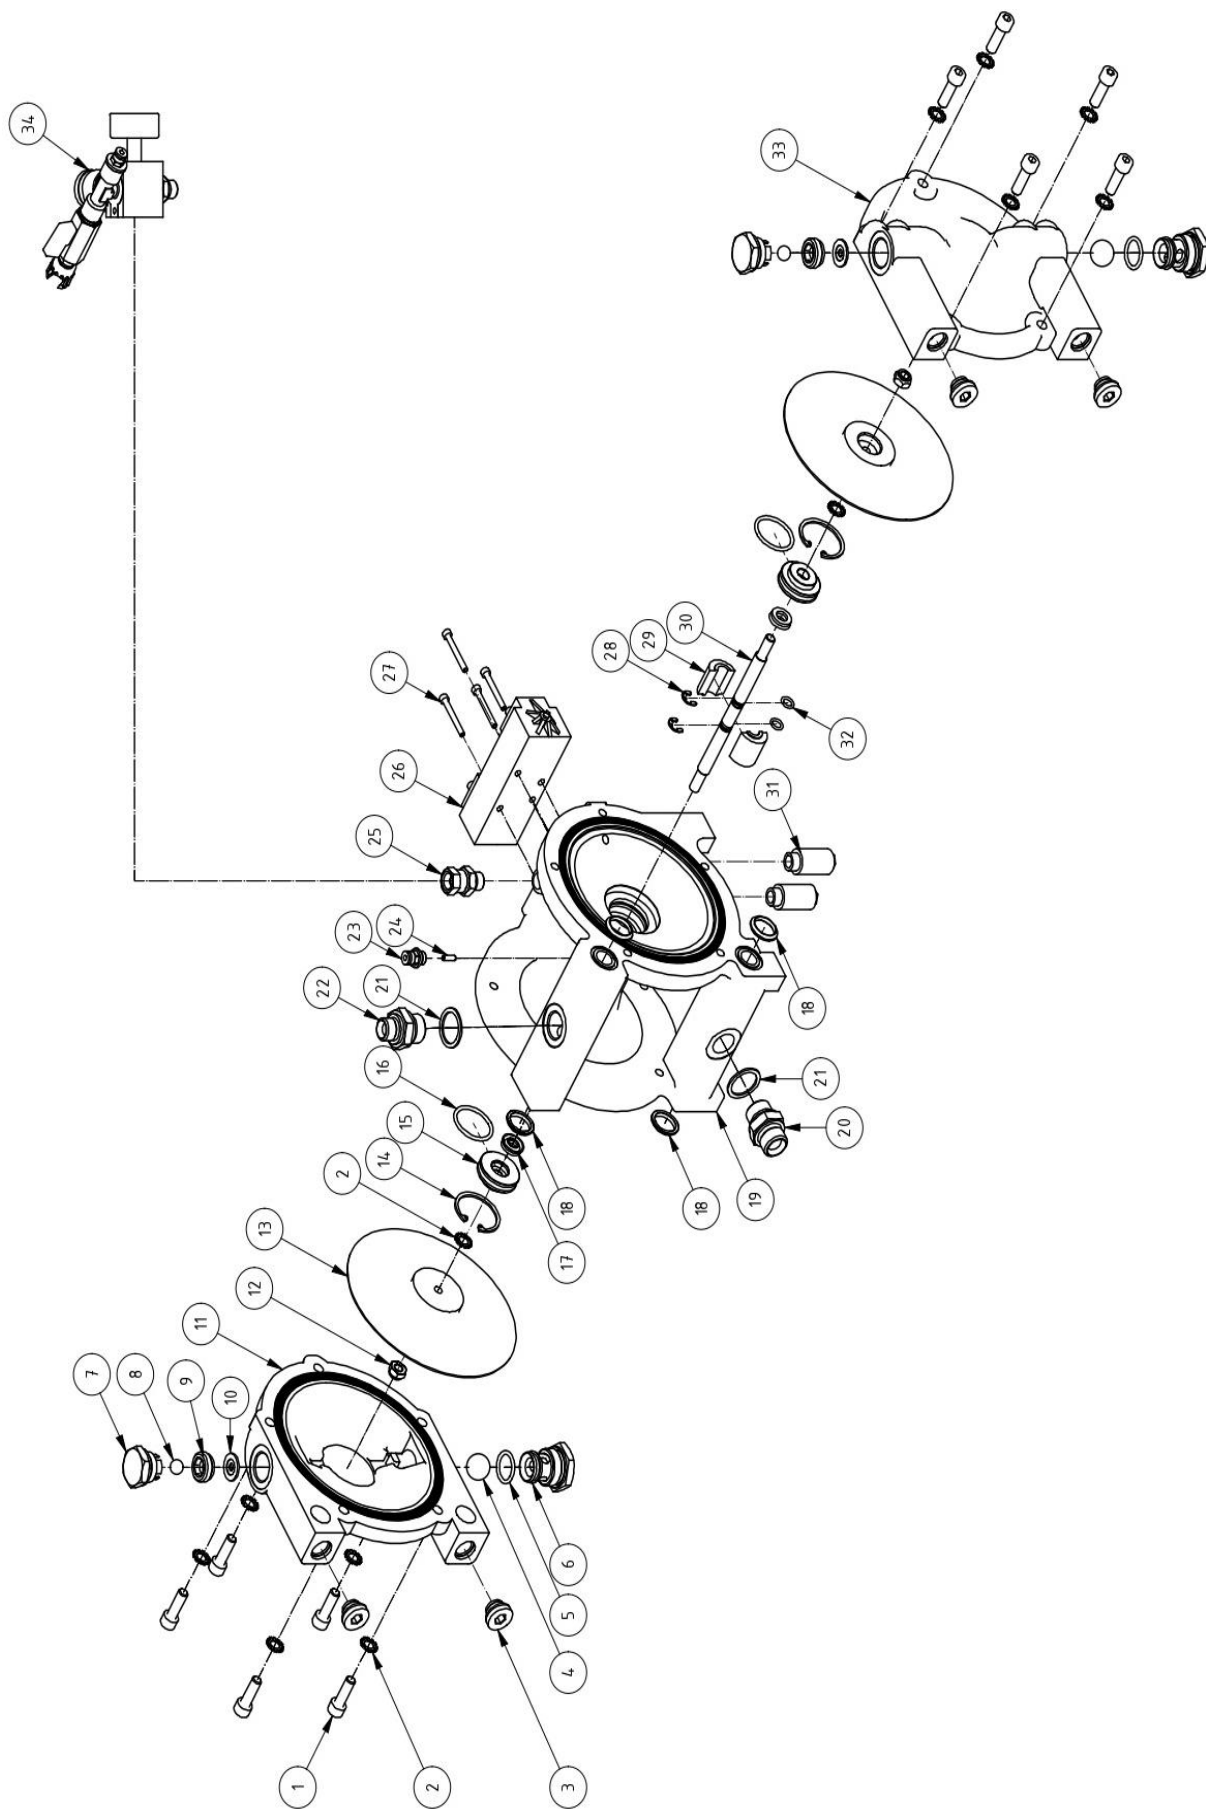

VISTA EXPLODIDA – BOMBA DE DUPLA MEMBRANA BOXER BXR-24
NUDA

| POS. | CÓDIGO | DESCRIÇÃO | QTD |
|------|----------|--|-----|
| 1 | VTCEOXDZ | Screw | 1 |
| 2 | RSHMO | Schnoor washer Ø8 | 1 |
| 3 | 3214NY | Plug | 1 |
| 4 | SFE019D | Lower ball Ø 19 | 1 |
| 5 | ORTZ7CP | OR PTFE suction valve | 1 |
| 6 | 212422R | Suction valve | 1 |
| 7 | 212424R | Stainless steel compression valve | 1 |
| 8 | SFE014D | Stainless steel upper ball Ø14 | 1 |
| 9 | TR12510 | Compression valve seat | 1 |
| 10 | 400445R | Gasket | 1 |
| 11 | TR13501 | Left bare head block | 1 |
| 12 | DAMO | Self-locking nut | 1 |
| 13 | 040119 | Nylon diaphragm | 1 |
| 14 | SIDT7 | Internal Seeger rings | 1 |
| 15 | 212440R | Shaft guide | 2 |
| 16 | ORTUUON | O-ring | 1 |
| 17 | 212442R | MACMA gasket | 1 |
| 18 | 212450R | PTFE ring | 1 |
| 19 | 212452R | Bare body pump | 1 |
| 20 | 151212 | Nipple MM 1/2" | 1 |
| 21 | GR0112 | Copper washer 1/2" | 1 |
| 22 | 151238 | Nipple MM 3/8" x 1/2" | 1 |
| 23 | 110418 | Auto adapter 4mm M 1/8" | 1 |
| 24 | SPE312 | Elastic plug | 1 |
| 25 | 161414 | Adapter M x FG 1/4" (VERS. 212400) | 1 |
| 26 | 212460R | Pneumatic exchanger | 1 |
| 27 | VTCEQXTC | Screw | 1 |
| 28 | SRDO | Anelli Seeger radianti | 1 |
| 29 | 212448R | Half bearing kit (2 Pcs) | 1 |
| 30 | 212446R | Stainless steel shaft | 1 |
| 31 | 212461R | Silencer | 1 |
| 32 | ORDZTUN | O-Ring | 1 |
| 33 | TR13502 | Right bare head block | 1 |
| 34 | KITRAV | Air regulator transfer pump | 1 |
| | 040119K | Nylon diaphragm kit NO. 5(x2)-13(x2)-16(x2)-17(x2)-18(x4)-32(x4) | 1 |